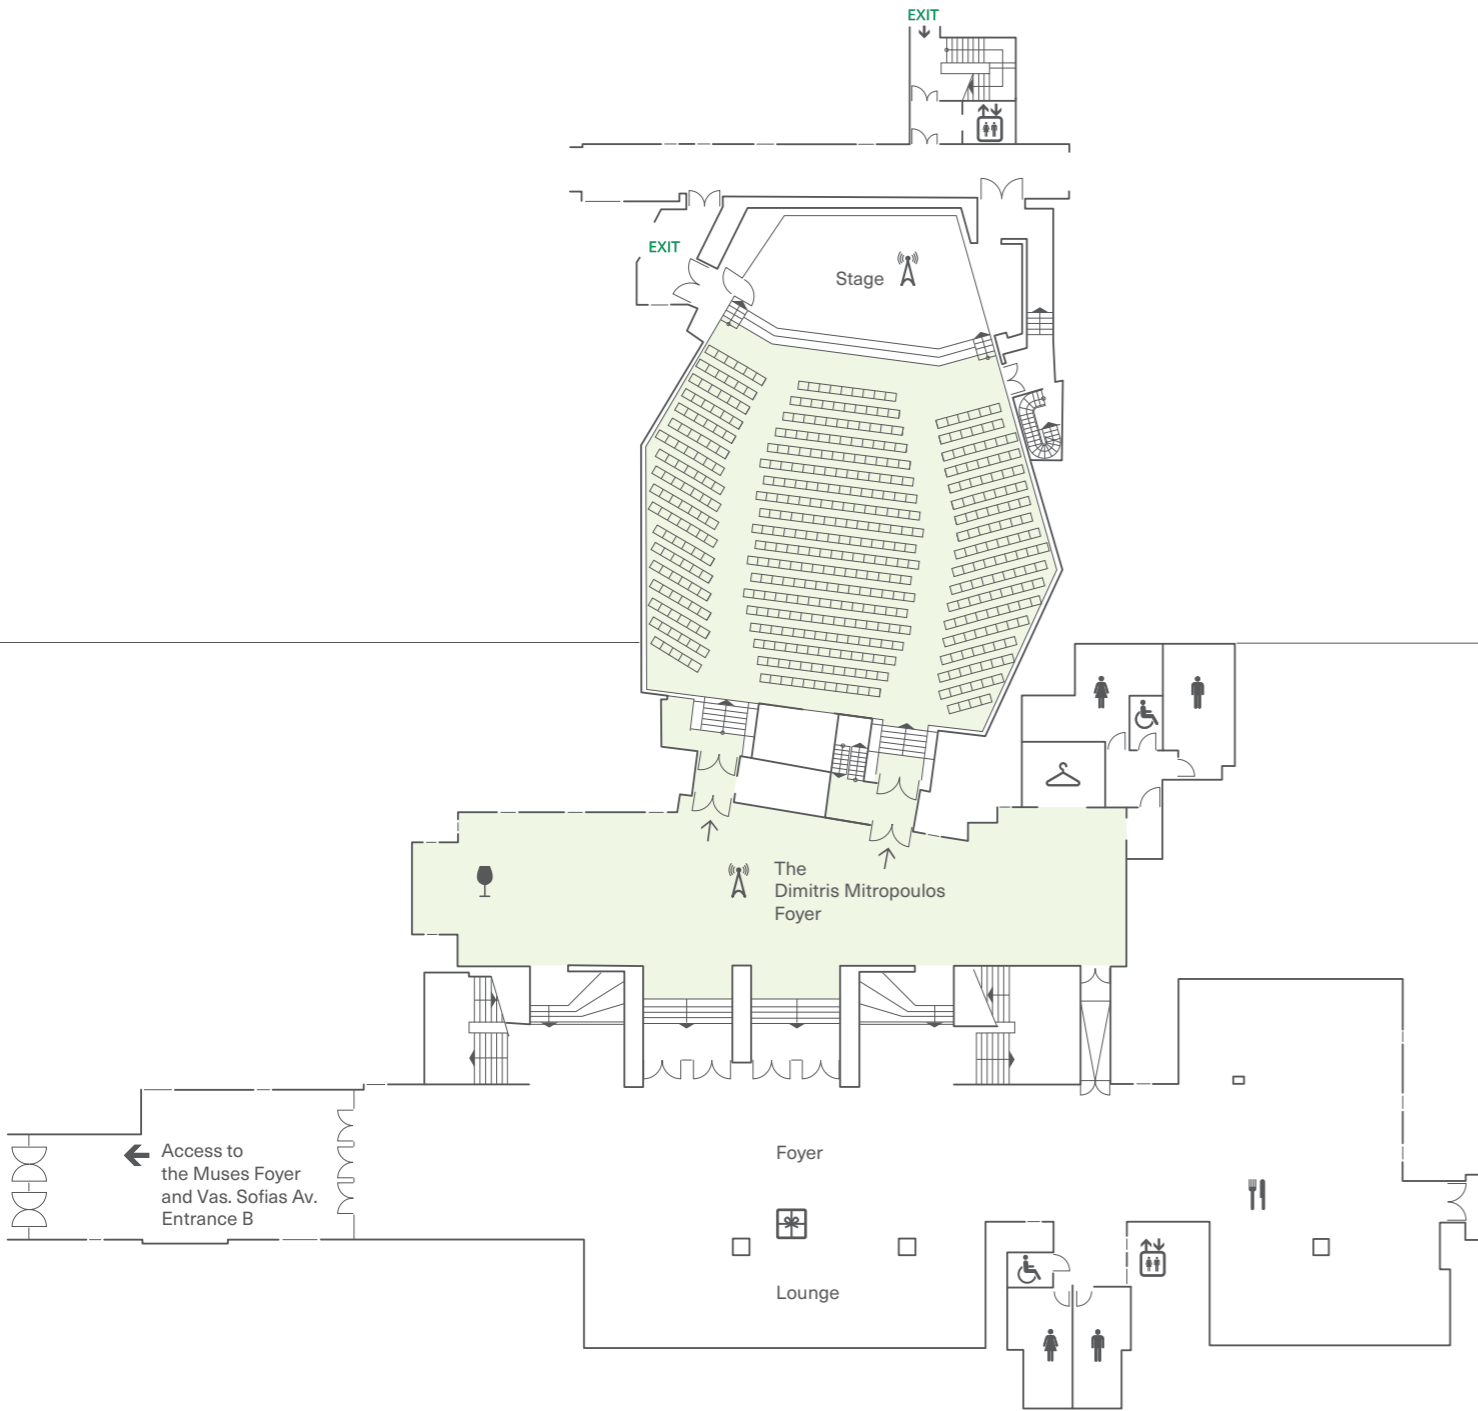

# The Dimitris Mitropoulos Hall

# The Dimitris Mitropoulos Hall

Fixed Seating . . . . .	Yes	Lighting	
Stalls . . . . .	Yes	Controls in Room . . . . .	Yes
Balcony . . . . .		Dimmers . . . . .	Yes
		Blackout . . . . .	Yes
		Windows . . . . .	
		Lighting Bridges	
Stage . . . . .	Yes	Lighting Bars . . . . .	Yes
Capacities		Power	
Theatre . . . . .	457	3 phase supply . . . . .	Yes
Banquet . . . . .	-	Projection	
Reception . . . . .	-	Projection Room . . . . .	Yes
Classroom . . . . .	-		
Boardroom . . . . .	-	Simultaneous Interpretation	
Dimensions Hall (metres)		No of Languages . . . . .	3
Height . . . . .	7	Sound	
Length . . . . .	28	Permanently installed . . . . .	Yes
Width (min) . . . . .	16	Sound control room . . . . .	Yes
Width (max) . . . . .	16-22	Communications	
Area (m <sup>2</sup> ) . . . . .	532	Telephone . . . . .	Yes
Dimensions Stage (metres)		Dedicated Internet Connection . . . . .	On Request
Depth (min) . . . . .	6,70	Wireless LAN . . . . .	Yes
Depth (max) . . . . .	9,60	Security and Fire Safety . . . . .	Yes
Width (min) . . . . .	9,50	Disabled Access . . . . .	Yes
Width (max) . . . . .	14,50	A/C . . . . .	Yes
Height . . . . .	7,00		

## The Dimitris Mitropoulos Foyer

Dimensions (metres)	
Height . . . . .	4,00
Area (m <sup>2</sup> ) . . . . .	342,5
General Lighting . . . . .	Yes
Natural Lighting . . . . .	-
Power	
3 phase supply . . . . .	Yes
Communications	
Tel / Fax . . . . .	On Request
Dedicated Internet Connection . . . . .	On Request
Wireless LAN . . . . .	Yes
Security and Fire safety . . . . .	Yes
Disabled Access . . . . .	Yes
A/C . . . . .	Yes