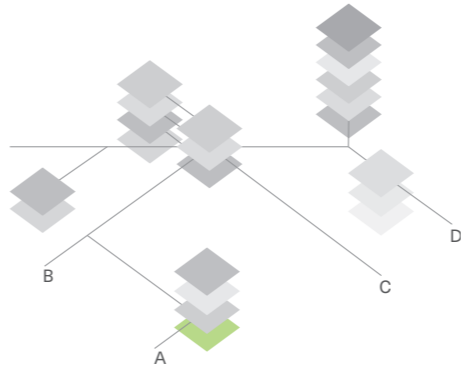

# The Dimitris Mitropoulos Hall

# The Dimitris Mitropoulos Hall

Fixed Seating . . . . .	Yes	Lighting	
Stalls . . . . .	Yes	Controls in Room . . . . .	Yes
Balcony . . . . .		Dimmers . . . . .	Yes
		Blackout . . . . .	Yes
		Windows . . . . .	
		Lighting Bridges	
Stage . . . . .	Yes	Lighting Bars . . . . .	Yes
Capacities		Power	
Theatre . . . . .	457	3 phase supply . . . . .	Yes
Banquet . . . . .	-	Projection	
Reception . . . . .	-	Projection Room . . . . .	Yes
Classroom . . . . .	-		
Boardroom . . . . .	-	Simultaneous Interpretation	
Dimensions Hall (metres)		No of Languages . . . . .	3
Height . . . . .	7	Sound	
Length . . . . .	28	Permanently installed . . . . .	Yes
Width (min) . . . . .	16	Sound control room . . . . .	Yes
Width (max) . . . . .	16-22	Communications	
Area (m <sup>2</sup> ) . . . . .	532	Telephone . . . . .	Yes
Dimensions Stage (metres)		Dedicated Internet Connection . . . . .	On Request
Depth (min) . . . . .	6,70	Wireless LAN . . . . .	Yes
Depth (max) . . . . .	9,60	Security and Fire Safety . . . . .	Yes
Width (min) . . . . .	9,50	Disabled Access . . . . .	Yes
Width (max) . . . . .	14,50	A/C . . . . .	Yes
Height . . . . .	7,00		