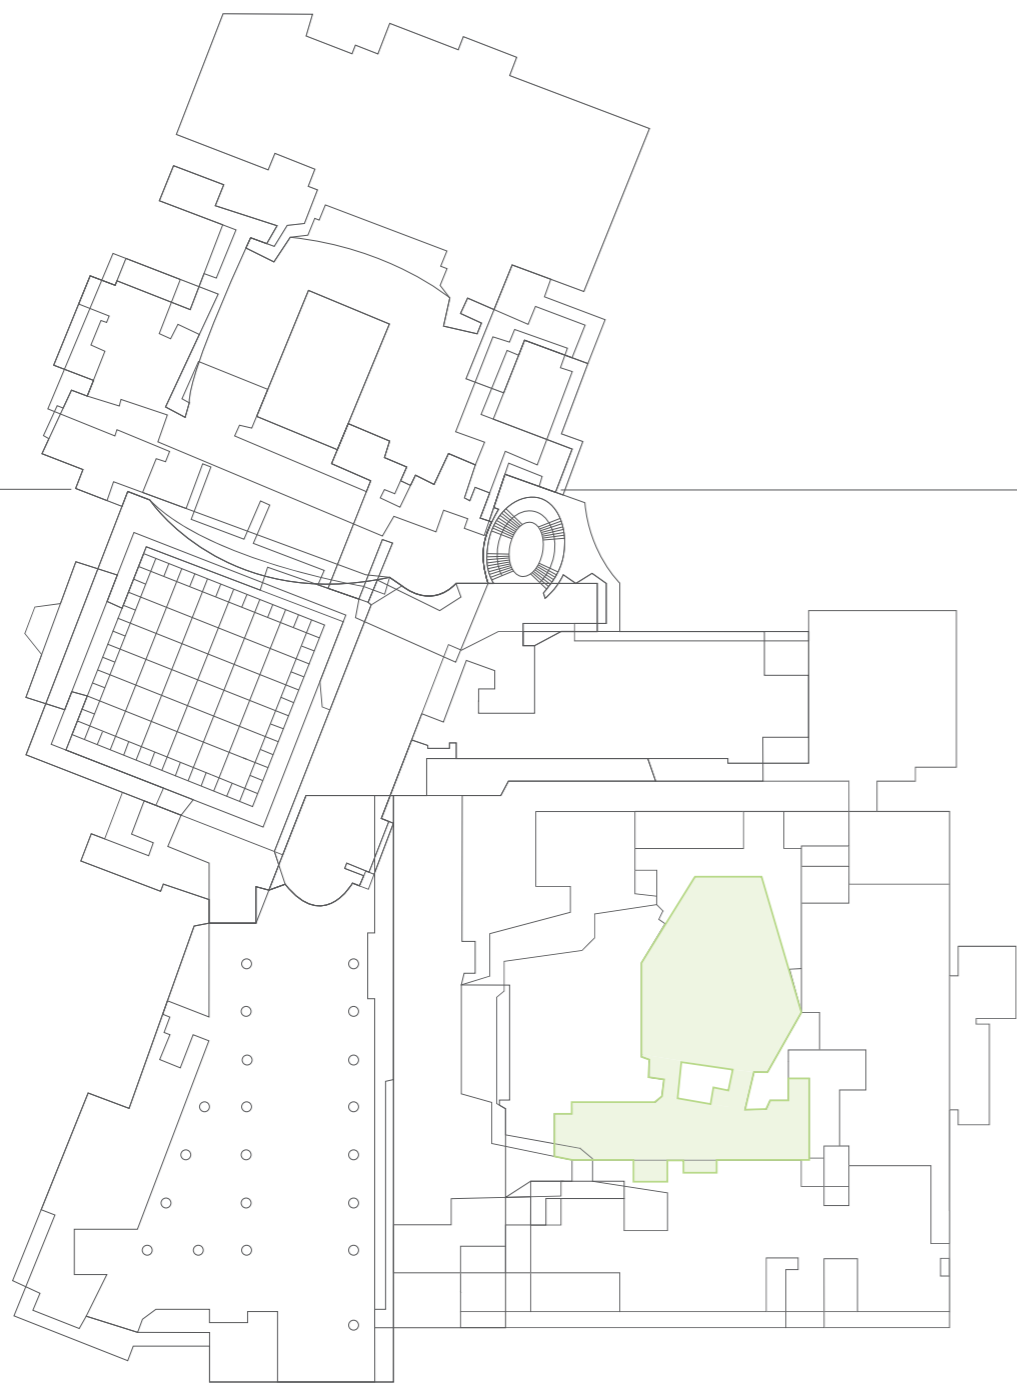

# The Dimitris Mitropoulos Hall

# The Dimitris Mitropoulos Hall

Fixed Seating . . . . .	Yes	Lighting	
Stalls . . . . .	Yes	Controls in Room . . . . .	Yes
Balcony . . . . .		Dimmers . . . . .	Yes
		Blackout . . . . .	Yes
		Windows . . . . .	
		Lighting Bridges	
Stage . . . . .	Yes	Lighting Bars . . . . .	Yes
Capacities		Power	
Theatre . . . . .	457	3 phase supply . . . . .	Yes
Banquet . . . . .	-	Projection	
Reception . . . . .	-	Projection Room . . . . .	Yes
Classroom . . . . .	-		
Boardroom . . . . .	-	Simultaneous Interpretation	
Dimensions Hall (metres)		No of Languages . . . . .	3
Height . . . . .	7	Sound	
Length . . . . .	28	Permanently installed . . . . .	Yes
Width (min) . . . . .	16	Sound control room . . . . .	Yes
Width (max) . . . . .	16-22	Communications	
Area (m <sup>2</sup> ) . . . . .	532	Telephone . . . . .	Yes
Dimensions Stage (metres)		Dedicated Internet Connection . . . . .	On Request
Depth (min) . . . . .	6,70	Wireless LAN . . . . .	Yes
Depth (max) . . . . .	9,60	Security and Fire Safety . . . . .	Yes
Width (min) . . . . .	9,50	Disabled Access . . . . .	Yes
Width (max) . . . . .	14,50	A/C . . . . .	Yes
Height . . . . .	7,00		